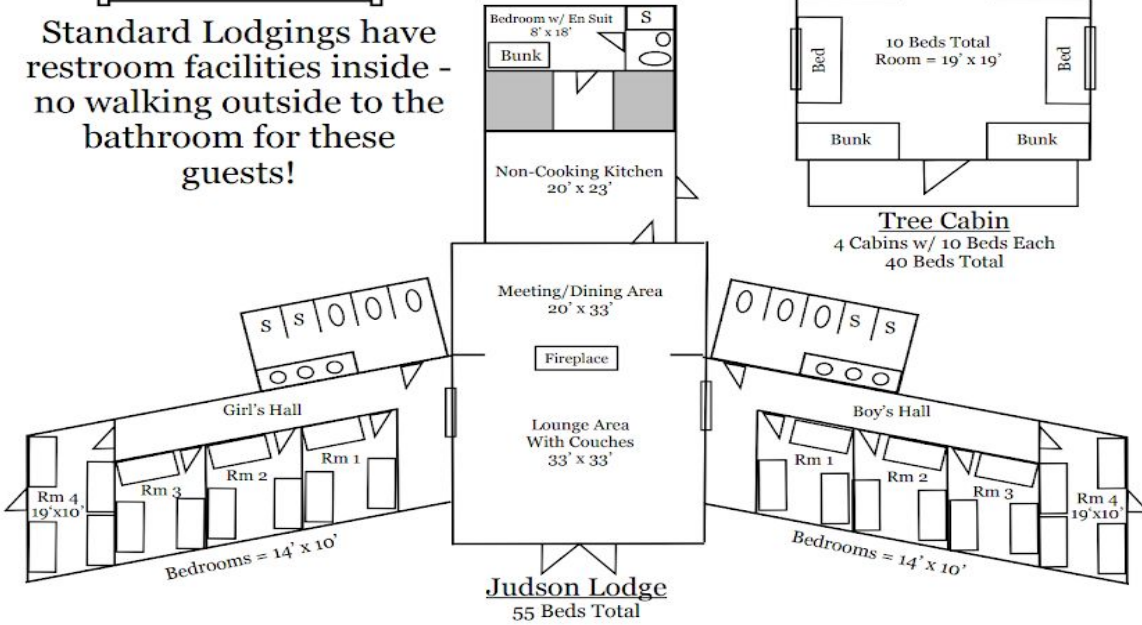

\$225/CAMPER

Standard Lodgings

Standard Lodgings have restroom facilities inside - no walking outside to the bathroom for these guests!

Tree Cabins

Occupancy: 40 beds (32 minimum & 48)

These four cabins are our newest addition, built in 2007, and a favorite with all campers alike! Each cabin is fully accessible, has 10 beds, a large open floor plan, and indoor restrooms. Separate shower and toilet rooms, with an open sink area between, accommodates numerous guests at one time. Front porches facing a central campfire circle are sure to draw a friendly crowd each evening!

Judson Lodge

This is the perfect space for groups of 40-55 people looking for a cozy retreat together, or as an addition to other lodgings for larger groups.

Judson's central lounge area is equipped with a huge fireplace and comfortable couches. A second meeting space with tables adds function for your stay. Two identical wings, each with 4 bedrooms / 26 beds, and a shared bathroom, offer helpful separation for males & females. A private bedroom suite at the back of the Lodge is perfect for special leadership, too.